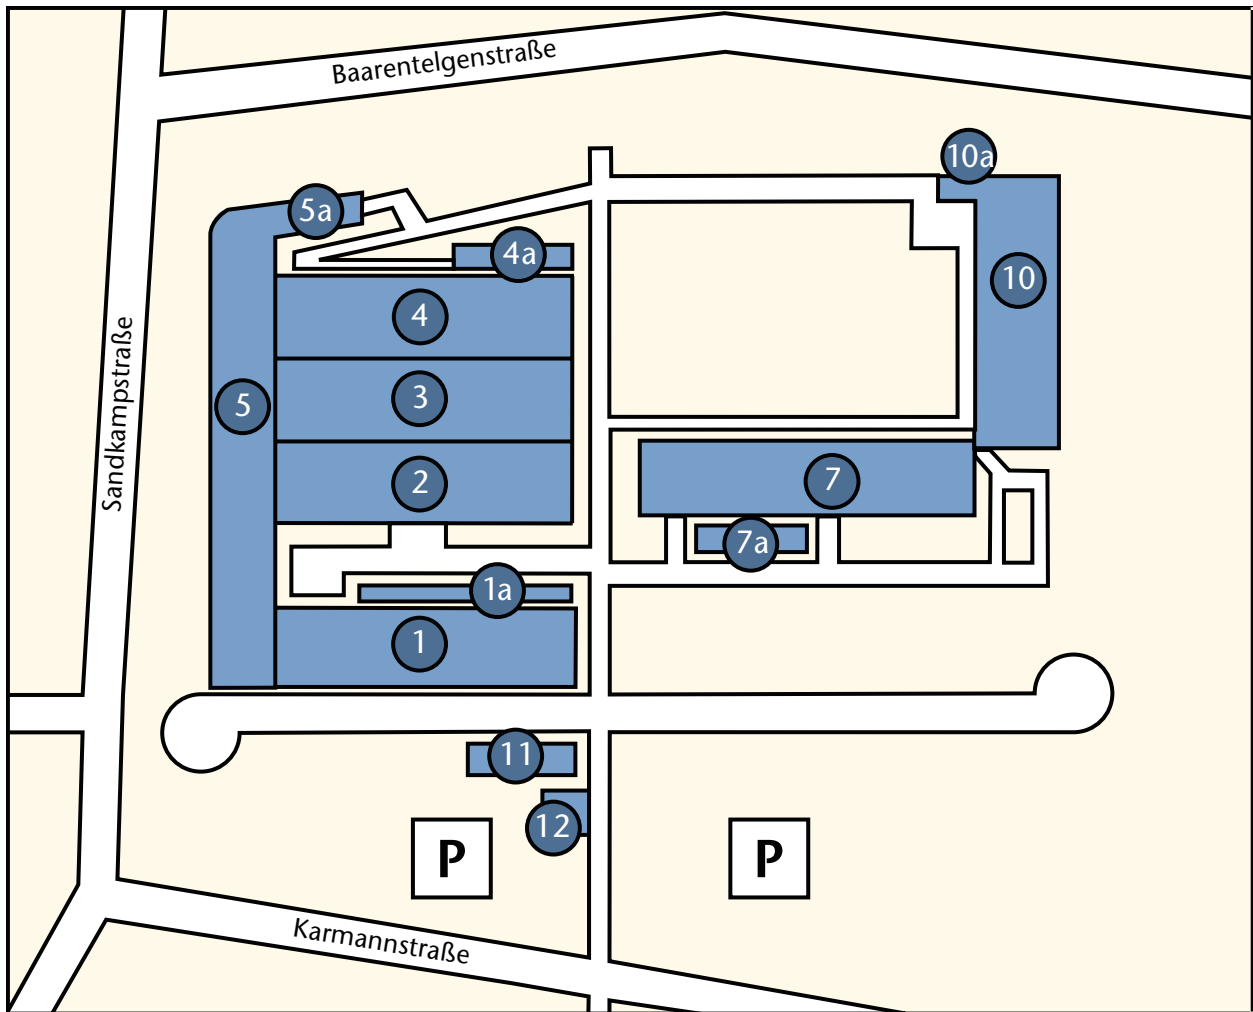

Map Karmann Rheine

Karmann-Rheine GmbH & Co. KG · Karmannstraße 1 · 48432 Rheine · Germany
Telephone +49-59 71- 865-0 · Fax +49-59 71- 865-49 53

Plant Layout Rheine

- | | | | |
|----|-------------------------------------|----|---------------------------------|
| ① | Final Assembly | ⑤a | Incoming Goods Check-in |
| ①a | Power House | ⑦ | Delivery/Body-in-white/Assembly |
| ② | Final Assembly | ⑦a | Paint Shop |
| ③ | Production Body-in-white | ⑩ | Production Logistics |
| ④ | Production Body-in-white | ⑩a | Loading Station |
| ④a | Body Shell Storage Hall | ⑪ | Boiler Room |
| ⑤ | Final Assembly/Production Logistics | ⑫ | Main Gate |