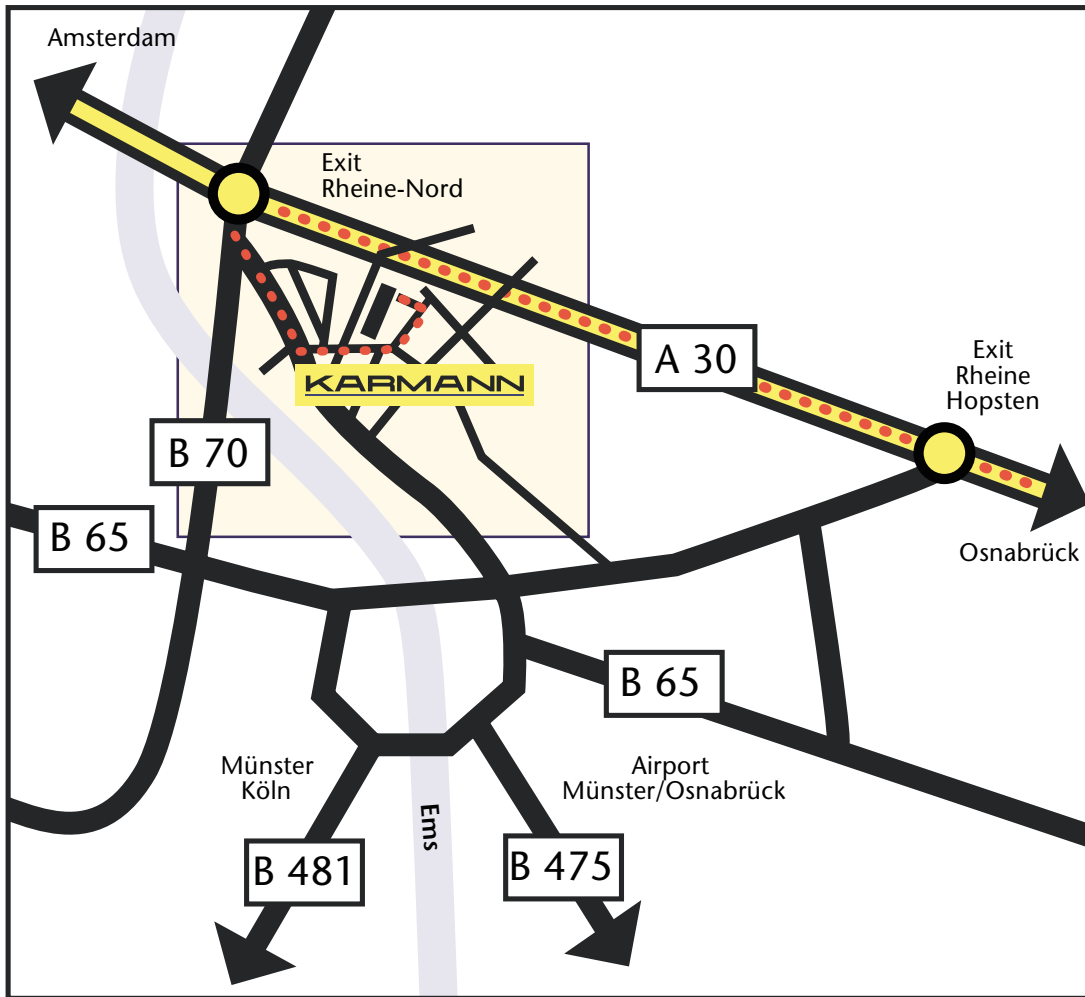

Map Karmann Rheine

Karmann-Rheine GmbH & Co. KG · Karmannstraße 1 · 48432 Rheine · Germany
Telephone +49-59 71- 865-0 · Fax +49-59 71- 865-49 53

Plant Layout Rheine

- | | | | |
|----|-------------------------------------|----|---------------------------------|
| ① | Final Assembly | ⑤a | Incoming Goods Check-in |
| ①a | Power House | ⑦ | Delivery/Body-in-white/Assembly |
| ② | Final Assembly | ⑦a | Paint Shop |
| ③ | Production Body-in-white | ⑩ | Production Logistics |
| ④ | Production Body-in-white | ⑩a | Loading Station |
| ④a | Body Shell Storage Hall | ⑪ | Boiler Room |
| ⑤ | Final Assembly/Production Logistics | ⑫ | Main Gate |