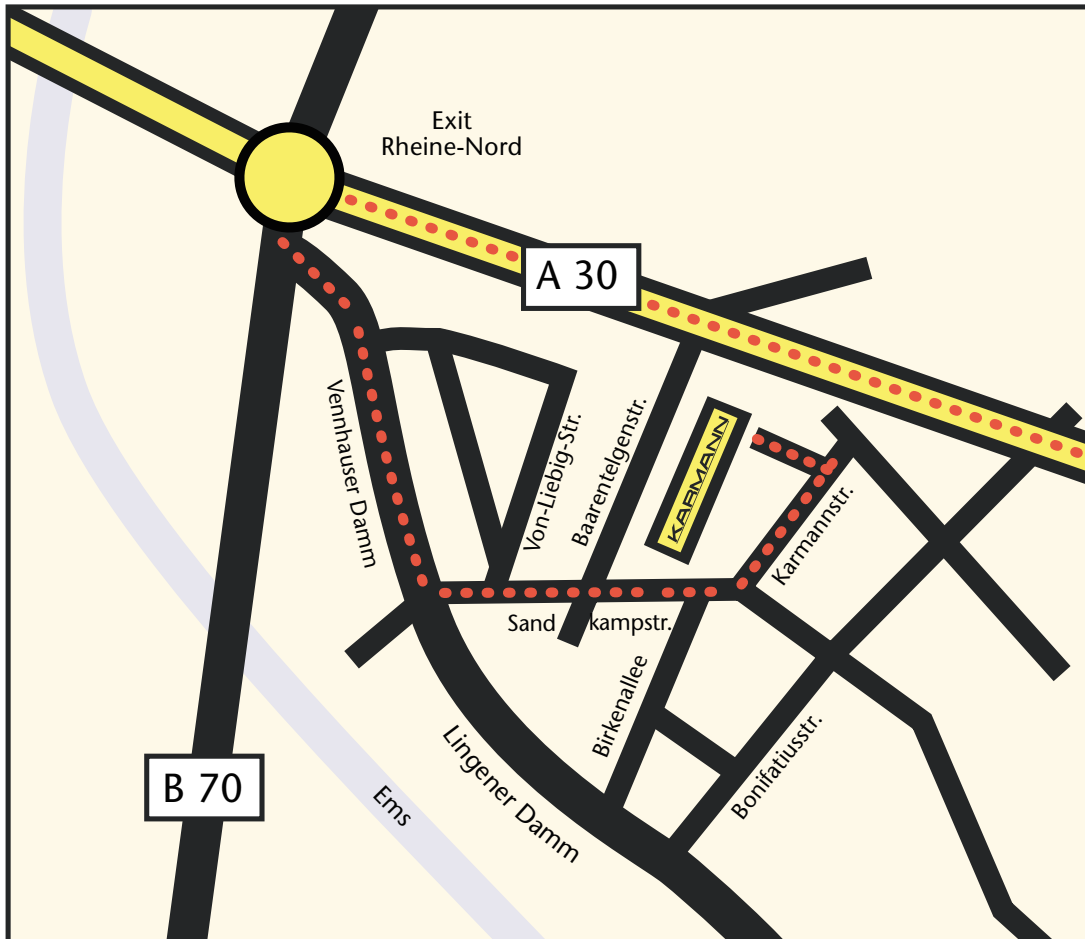

Map Karmann Rheine

Karmann-Rheine GmbH & Co. KG · Karmannstraße 1 · 48432 Rheine · Germany
Telephone +49-59 71- 865-0 · Fax +49-59 71- 865-49 53

Plant Layout Rheine

- | | | | |
|----|-------------------------------------|----|---------------------------------|
| ① | Final Assembly | ⑤a | Incoming Goods Check-in |
| ①a | Power House | ⑦ | Delivery/Body-in-white/Assembly |
| ② | Final Assembly | ⑦a | Paint Shop |
| ③ | Production Body-in-white | ⑩ | Production Logistics |
| ④ | Production Body-in-white | ⑩a | Loading Station |
| ④a | Body Shell Storage Hall | ⑪ | Boiler Room |
| ⑤ | Final Assembly/Production Logistics | ⑫ | Main Gate |