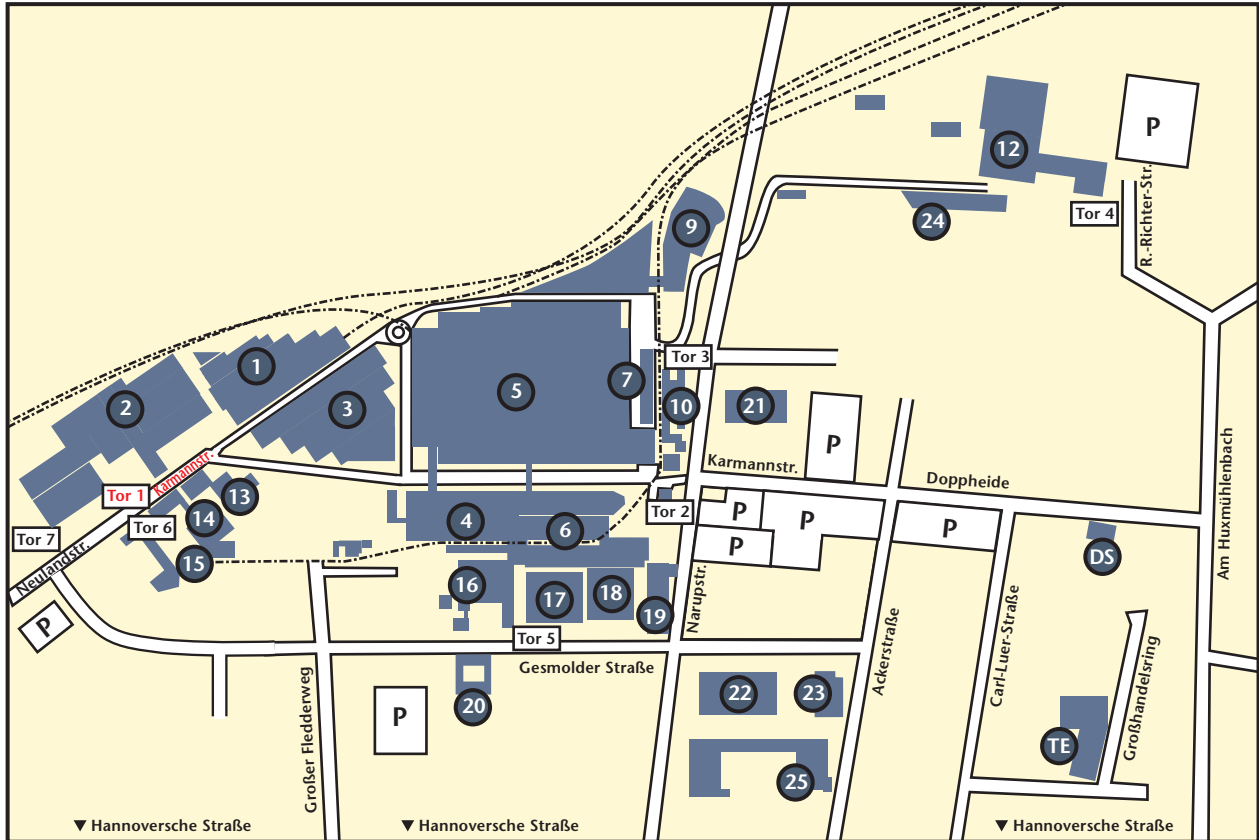

Map Karmann Osnabrück

Wilhelm Karmann GmbH · Karmannstraße 1 · 49084 Osnabrück · Germany
Telephone +49 541 581-0 · Fax +49 541 581-1900 · E-Mail: info@karmann.com

Plant Layout Osnabrück

- | | | | |
|----|---|----|---|
| 1 | Management | 16 | Vehicle Engineering |
| 2 | Stamping Shop/Tooling | 17 | Vehicle Engineering/Prototypes |
| 3 | Produktion Technology | 18 | Vehicle Engineering/Testing |
| 4 | Body Shop | 19 | Vehicle Engineering/Plastics Technology |
| 5 | Vehicle Production | 20 | Sales |
| 6 | Paint Shop | 21 | Car Pool |
| 9 | Logistics | 22 | Logistics |
| 10 | Cabrio Center | 23 | Wheel Assembly |
| 12 | Roof Systems | 24 | Tool Storage |
| 13 | Human Resources/Training Center | 25 | AGS/Logistics/Projekt Management |
| 15 | Purchasing/Vehicle Engineering/ Information Technology | | |