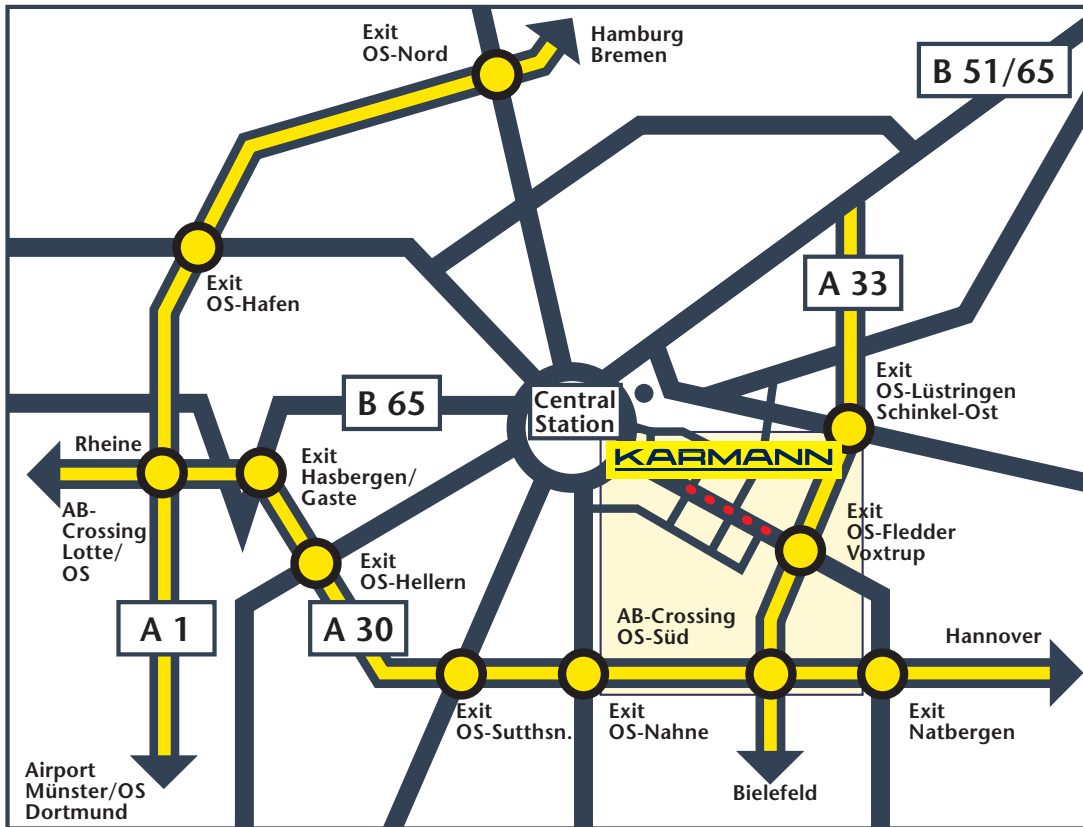

Map Karmann Osnabrück

Wilhelm Karmann GmbH · Karmannstraße 1 · 49084 Osnabrück · Germany
Telephone +49 541 581-0 · Fax +49 541 581-1900 · E-Mail: info@karmann.com

Plant Layout Osnabrück

- | | | | |
|----|---|----|---|
| 1 | Management | 16 | Vehicle Engineering |
| 2 | Stamping Shop/Tooling | 17 | Vehicle Engineering/Prototypes |
| 3 | Produktion Technology | 18 | Vehicle Engineering/Testing |
| 4 | Body Shop | 19 | Vehicle Engineering/Plastics Technology |
| 5 | Vehicle Production | 20 | Sales |
| 6 | Paint Shop | 21 | Car Pool |
| 9 | Logistics | 22 | Logistics |
| 10 | Cabrio Center | 23 | Wheel Assembly |
| 12 | Roof Systems | 24 | Tool Storage |
| 13 | Human Resources/Training Center | 25 | AGS/Logistics/Projekt Management |
| 15 | Purchasing/Vehicle Engineering/ Information Technology | | |