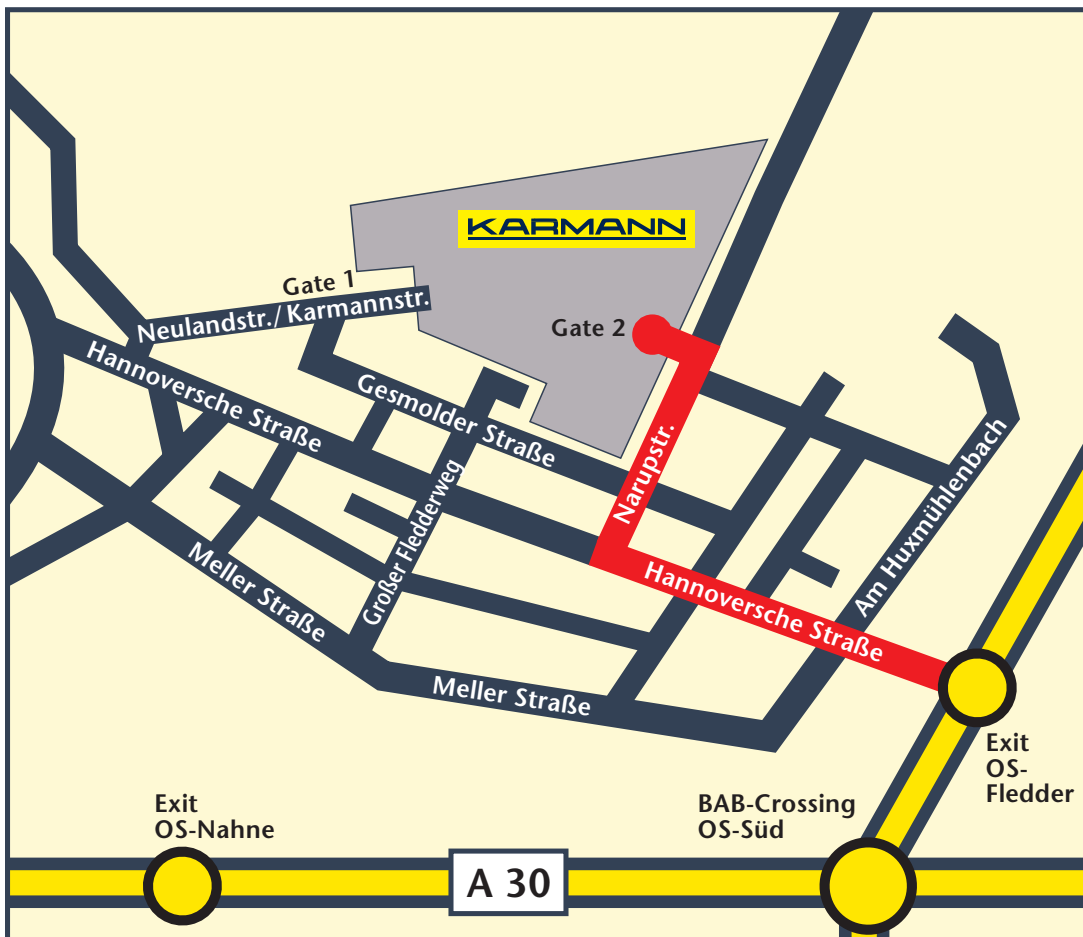

Map Karmann Osnabrück

Wilhelm Karmann GmbH · Karmannstraße 1 · 49084 Osnabrück · Germany
Telephone +49 541 581-0 · Fax +49 541 581-1900 · E-Mail: info@karmann.com

Plant Layout Osnabrück

- | | | | |
|----|---|----|---|
| 1 | Management | 16 | Vehicle Engineering |
| 2 | Stamping Shop/Tooling | 17 | Vehicle Engineering/Prototypes |
| 3 | Produktion Technology | 18 | Vehicle Engineering/Testing |
| 4 | Body Shop | 19 | Vehicle Engineering/Plastics Technology |
| 5 | Vehicle Production | 20 | Sales |
| 6 | Paint Shop | 21 | Car Pool |
| 9 | Logistics | 22 | Logistics |
| 10 | Cabrio Center | 23 | Wheel Assembly |
| 12 | Roof Systems | 24 | Tool Storage |
| 13 | Human Resources/Training Center | 25 | AGS/Logistics/Projekt Management |
| 15 | Purchasing/Vehicle Engineering/ Information Technology | | |