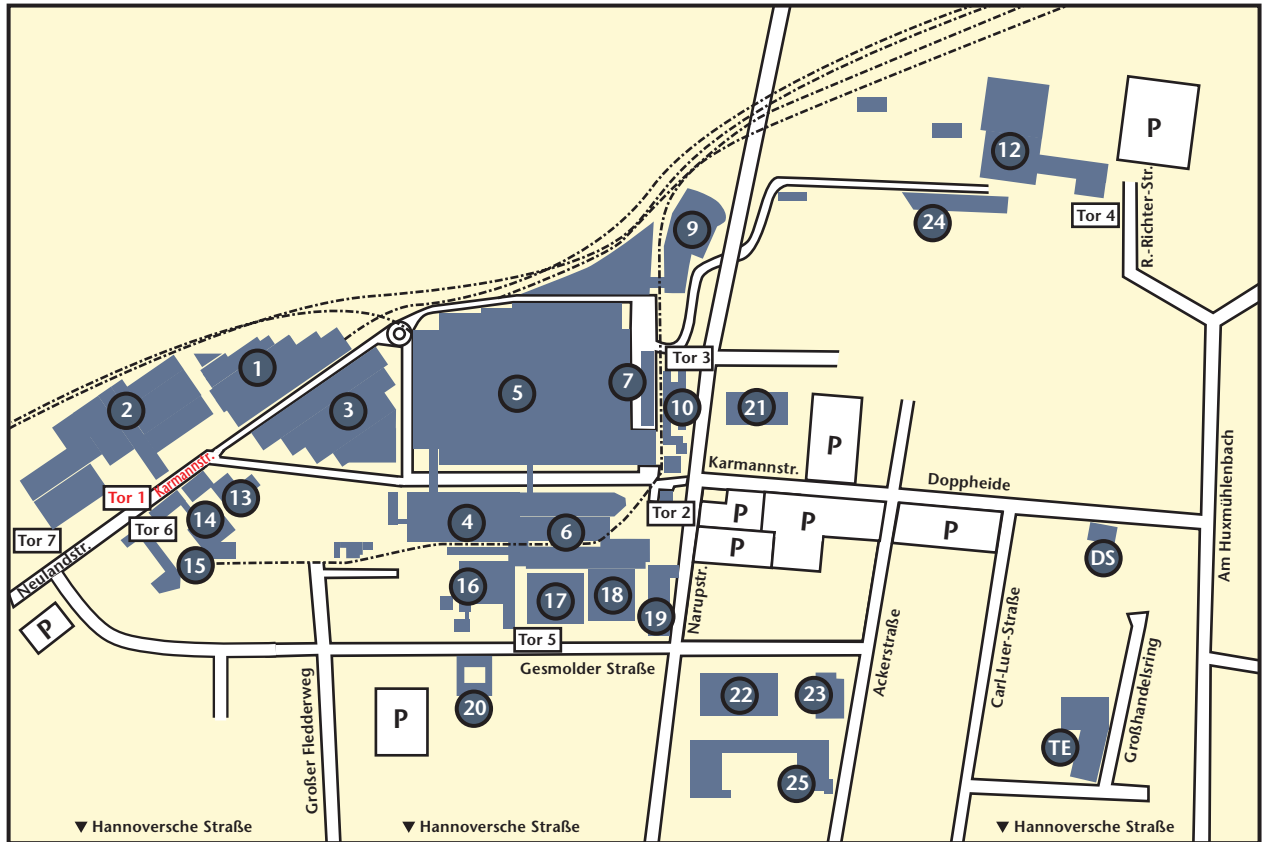

Tel. +49 541 581-0 · Fax +49 541 581-1900 · info@karmann.com

Exit Fledder – Turn right at the traffic lights (Hannoversche Str.) and straight ahead – Turn right at the 3rd traffic lights (Narupstr.) – approx. after 500 m (shortly after gate 2) turn left to the Karman Cabrio Center (Narupstr. 71)

Plant Layout Osnabrück

- | | |
|-------------------------|---|
| ① Management | ⑩ Cabrio Center |
| ② Stamping Shop/Tooling | ⑪ Vehicle Engineering |
| ③ Produktion Technology | ⑫ Roof Systems |
| ④ Body Shop | ⑬ Human Resources/Training Center |
| ⑤ Vehicle Production | ⑭ Purchasing/Vehicle Engineering/
Information Technology |
| ⑥ Paint Shop | ⑮ Vehicle Engineering |
| ⑦ Logistics | ⑯ Vehicle Engineering/Prototypes |
| ⑧ Tor 1 | ⑰ Vehicle Engineering/Testing |
| ⑨ Tor 2 | ⑱ Vehicle Engineering/Plastics Technology |
| ⑫ Tor 3 | ⑲ Sales |
| ⑬ Tor 4 | ⑳ Car Pool |
| ⑭ Tor 5 | ㉑ Logistics |
| ⑮ Tor 6 | ㉒ Wheel Assembly |
| ⑯ Tor 7 | ㉓ Tool Storage |
| ⑰ DS | ㉔ AGS/Logistics/Projekt Management |
| ⑱ TE | |