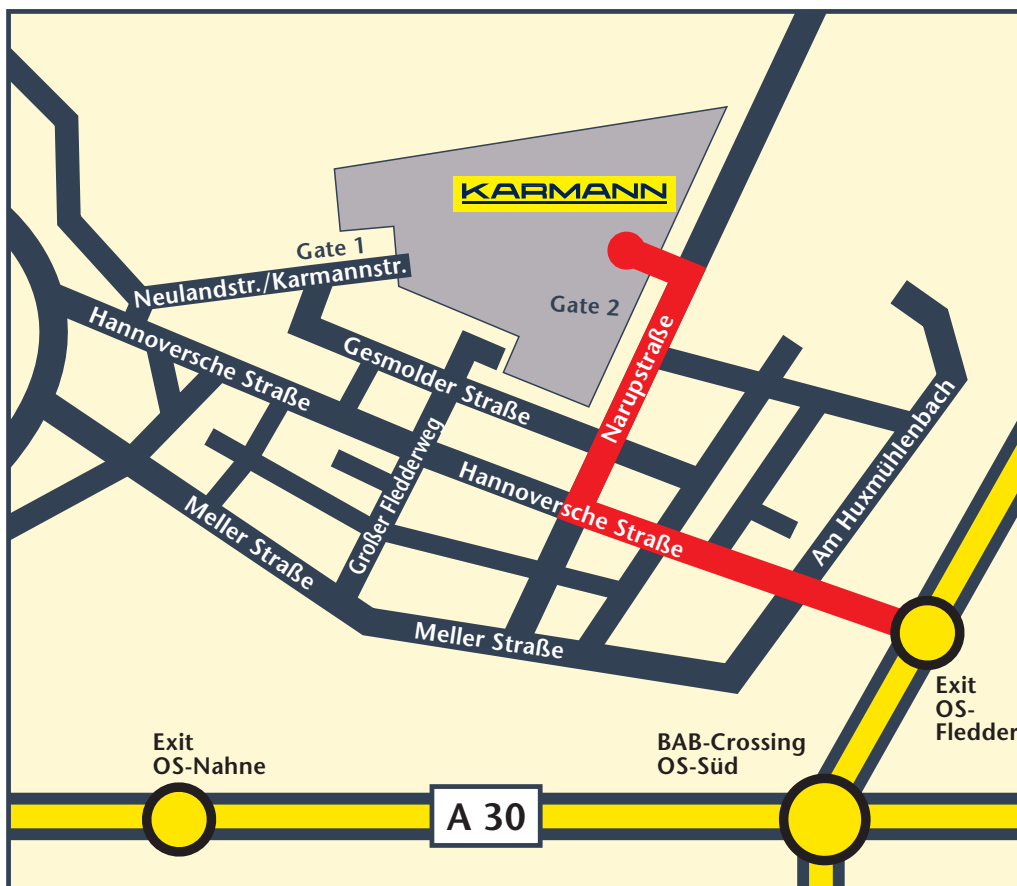

Map Karmann Cabrio Center

Karmann Cabrio Center · Narupstraße 71 · D-49084 Osnabrück

Tel. +49 541 581-2318 · Fax +49 541 581-2337 · kundendienst@karmann.com

Wilhelm Karmann GmbH · Karmannstraße 1 · 49084 Osnabrück

Tel. +49 541 581-0 · Fax +49 541 581-1900 · info@karmann.com

Exit Fledder – Turn right at the traffic lights (Hannoversche Str.) and straight ahead – Turn right at the 3rd traffic lights (Narupstr.) – approx. after 500 m (shortly after gate 2) turn left to the Karman Cabrio Center (Narupstr. 71)

Plant Layout Osnabrück

- | | |
|-------------------------|---|
| ① Management | ⑩ Cabrio Center |
| ② Stamping Shop/Tooling | ⑪ Vehicle Engineering |
| ③ Produktion Technology | ⑫ Roof Systems |
| ④ Body Shop | ⑬ Human Resources/Training Center |
| ⑤ Vehicle Production | ⑭ Purchasing/Vehicle Engineering/
Information Technology |
| ⑥ Paint Shop | ⑮ Vehicle Engineering |
| ⑦ Logistics | ⑯ Vehicle Engineering/Prototypes |
| ⑧ Tor 1 | ⑰ Vehicle Engineering/Testing |
| ⑨ Tor 2 | ⑱ Vehicle Engineering/Plastics Technology |
| ⑫ Tor 3 | ⑲ Sales |
| ⑬ Tor 4 | ⑳ Car Pool |
| ⑭ Tor 5 | ㉑ Logistics |
| ⑮ Tor 6 | ㉒ Wheel Assembly |
| ⑯ Tor 7 | ㉓ Tool Storage |
| ⑰ DS | ㉔ AGS/Logistics/Projekt Management |
| ⑱ TE | |