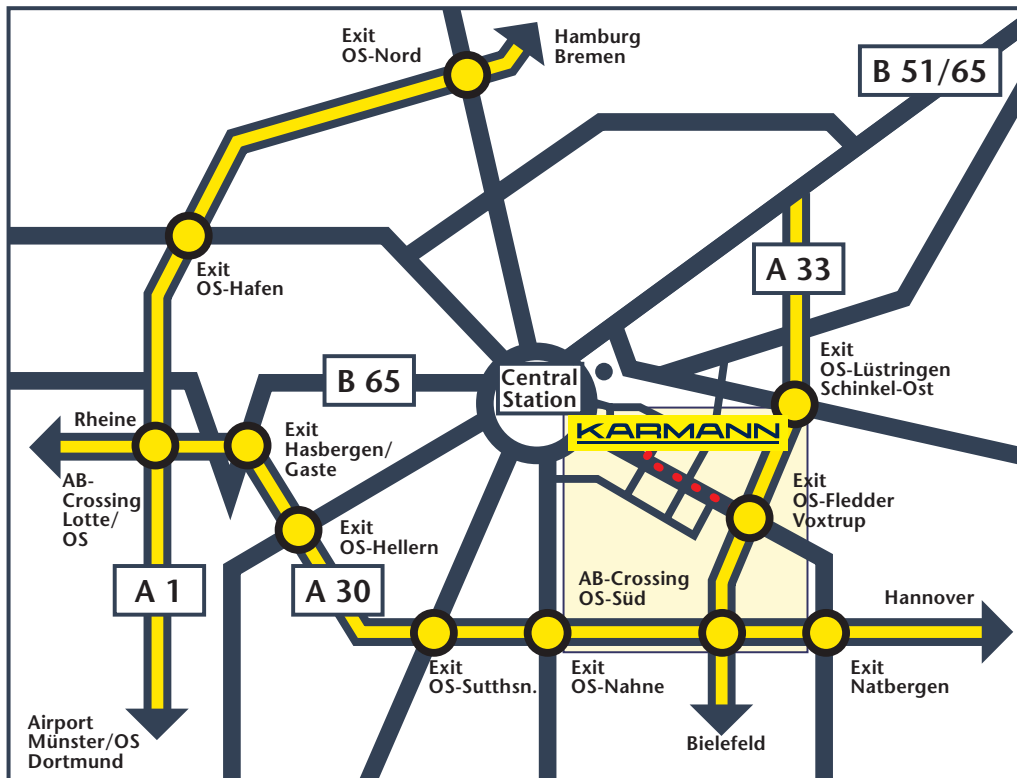

Map Karmann Cabrio Center

Karmann Cabrio Center · Narupstraße 71 · D-49084 Osnabrück

Tel. +49 541 581-2318 · Fax +49 541 581-2337 · kundendienst@karmann.com

Wilhelm Karmann GmbH · Karmannstraße 1 · 49084 Osnabrück

Tel. +49 541 581-0 · Fax +49 541 581-1900 · info@karmann.com

Exit Fledder – Turn right at the traffic lights (Hannoversche Str.) and straight ahead – Turn right at the 3rd traffic lights (Narupstr.) – approx. after 500 m (shortly after gate 2) turn left to the Karman Cabrio Center (Narupstr. 71)

Plant Layout Osnabrück

- | | |
|-------------------------|---|
| ① Management | ⑩ Cabrio Center |
| ② Stamping Shop/Tooling | ⑪ Vehicle Engineering |
| ③ Produktion Technology | ⑫ Roof Systems |
| ④ Body Shop | ⑬ Human Resources/Training Center |
| ⑤ Vehicle Production | ⑭ Purchasing/Vehicle Engineering/
Information Technology |
| ⑥ Paint Shop | ⑮ Vehicle Engineering |
| ⑦ Logistics | ⑯ Vehicle Engineering/Prototypes |
| ⑧ Tor 1 | ⑰ Vehicle Engineering/Testing |
| ⑨ Tor 2 | ⑱ Vehicle Engineering/Plastics Technology |
| ⑫ Tor 3 | ⑲ Sales |
| ⑬ Tor 4 | ⑳ Car Pool |
| ⑭ Tor 5 | ㉑ Logistics |
| ⑮ Tor 6 | ㉒ Wheel Assembly |
| ⑯ Tor 7 | ㉓ Tool Storage |
| ⑰ DS | ㉔ AGS/Logistics/Projekt Management |
| ⑱ TE | |